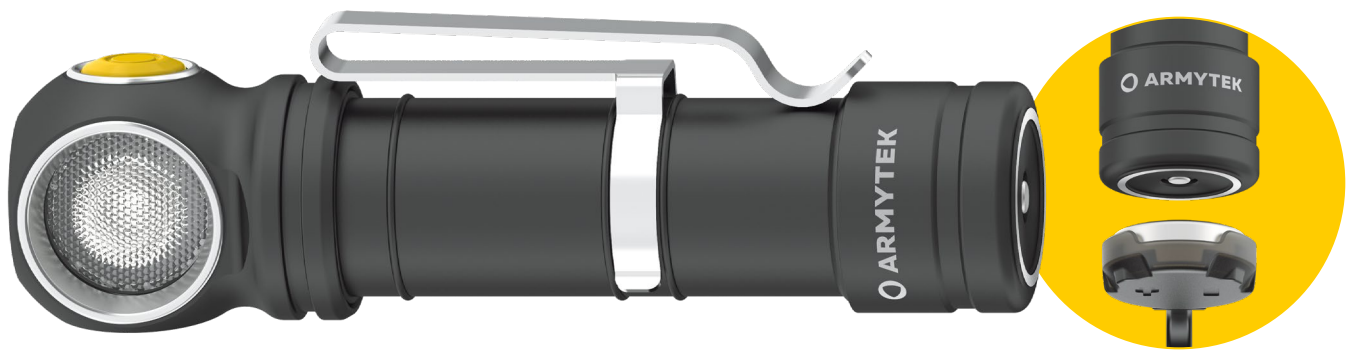

WIZARD C2 PRO MAX

NEXT GENERATION FLASHLIGHT

ADVANTAGES

New optical system and TIR-lense:

transmits more lumens, provides comfortable wide beam with 150° spill

Maximum LED efficiency:

wide new generation LED ensures better light efficiency with impressive output

☀️ **4000**
LUMENS

New head design: improved heat dissipation and brighter light with more lumens

Enlarged side button: softer and more comfortable pressing

Improved springs: new springs for better protection of the battery and driver and increased performance efficiency

New magnetic charger:

21700 Li-Ion 5000 mAh battery is charged in the shortest time possible

🔌 **5 h 20 min**

MAGNETIC USB CHARGER

Robust and water resistant magnetic connector

Stylish body: matte anodizing, laconic style, new corporate branding

Innovated electronics and firmware:

extended runtimes and enhanced brightness

Simple operation by default:

easy to use right out of the box (6 modes), possible to switch to professional advanced operation with 10 modes

Active real-time temperature control:

when the temperature becomes close to +58 °C, brightness decreases, allowing to avoid flashlight and battery overheating and burns. Safe for industrial workers

Multicolor indication: fully off-switchable temperature, battery level and state indication

Extended set: high capacity 21700 Li-Ion 5000 mAh battery for prolonged runtimes, battery adapter for use of any 18650 batteries, fast magnetic USB charger and ABM-01 bike mount included. Compatibility with AHM series hard hat mounts