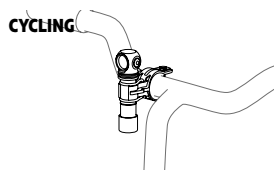

WIZARD C2 PRO MAX

4000
MAX LUMENS

114
METERS THROW

2
MONTHS RUNTIME

WHITE, WARM
LIGHT

RECHARGEABLE
Magnetic USB charger
and battery included

SIZE
Length 121.5 mm
Head diameter 34.4 mm

Multi flashlight
lineup flagship
product – brightness
like never before