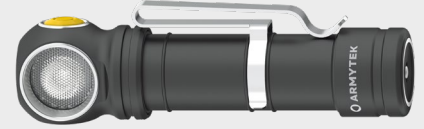

WIZARD C2 PRO MAX

4000
MAX LUMENS

114
METERS THROW

2
MONTHS RUNTIME

WHITE, WARM
LIGHT

RECHARGEABLE
Magnetic USB charger
and battery included

SIZE
Length 121.5 mm
Head diameter 34.4 mm

Multi flashlight
lineup flagship
product – brightness
like never before

Flashlight for those who need not just bright, but astonishing light. Wizard C2 Pro Max is the newest model of the demanded all over the world multifunctional Armytek Wizard lineup with record light output of 4000 lumens. The 3 in 1 multi flashlight for outdoor activities, hobbies and work is comparable in power to a projector.

The main advantages of the flashlight are wide beam angles 110°:150° and an even

smoother transition between hotspot and side spill. Combined with extended runtimes thanks to the larger capacity 21700 Li-Ion battery, these features make use on the head as comfortable as possible.

2. EVERY DAY CARRY LIGHT

compact design, convenient side button, special matt anti-abrasive finish without rough knurling, strong built-in tail magnet and robust removable steel clip

3. BICYCLE LIGHT

body made from durable and lightweight aircraft-grade aluminium, improved shock resistance, new springs for better battery and driver protection. Constant light without flickering, quick-release mount in the set